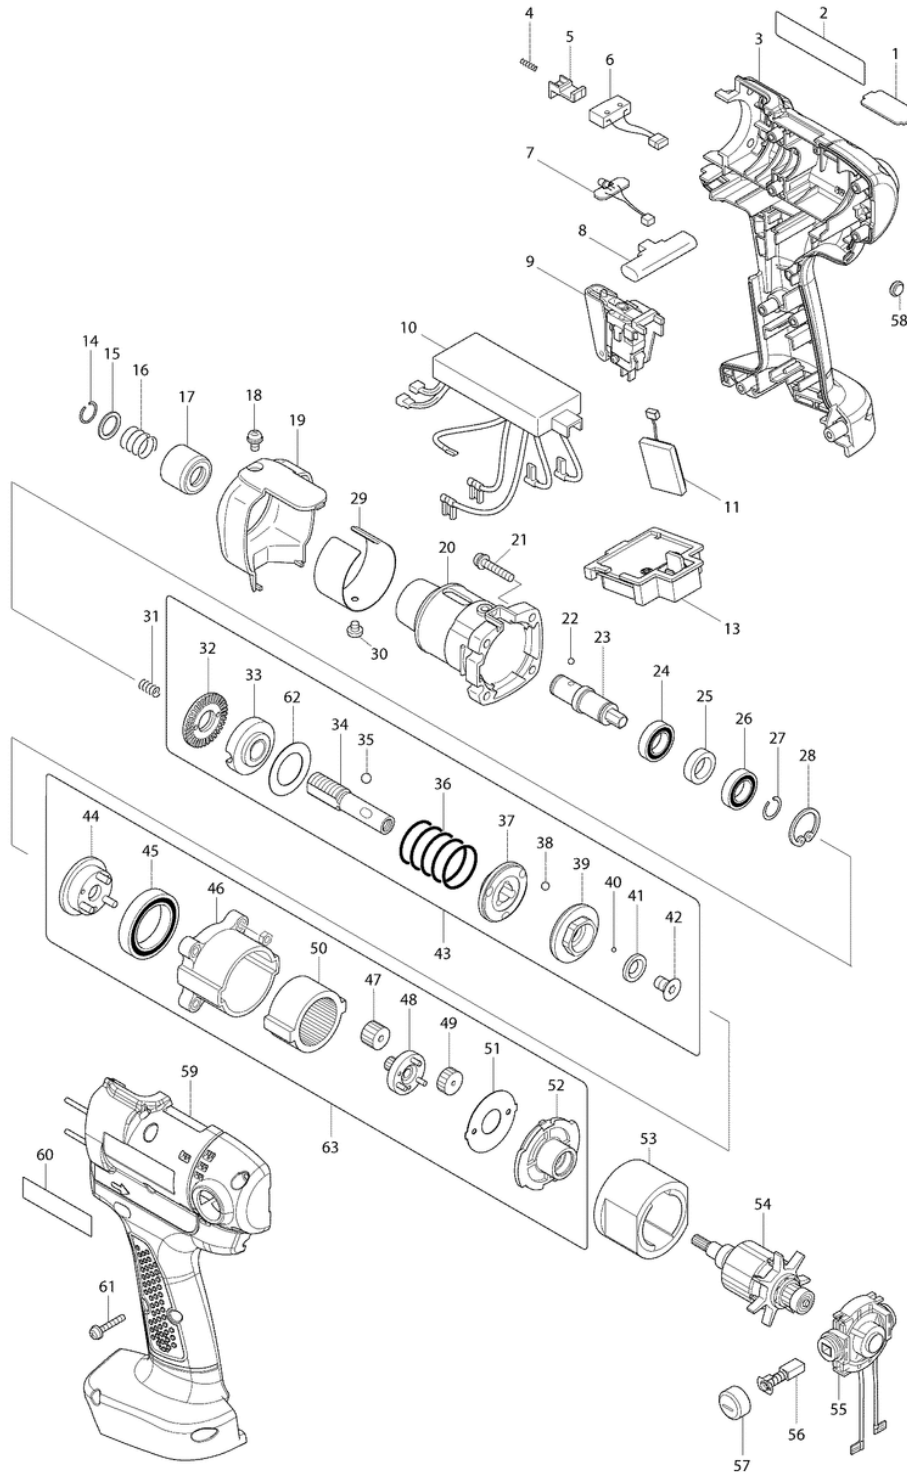

Makita Service Information / Model: BFT022F