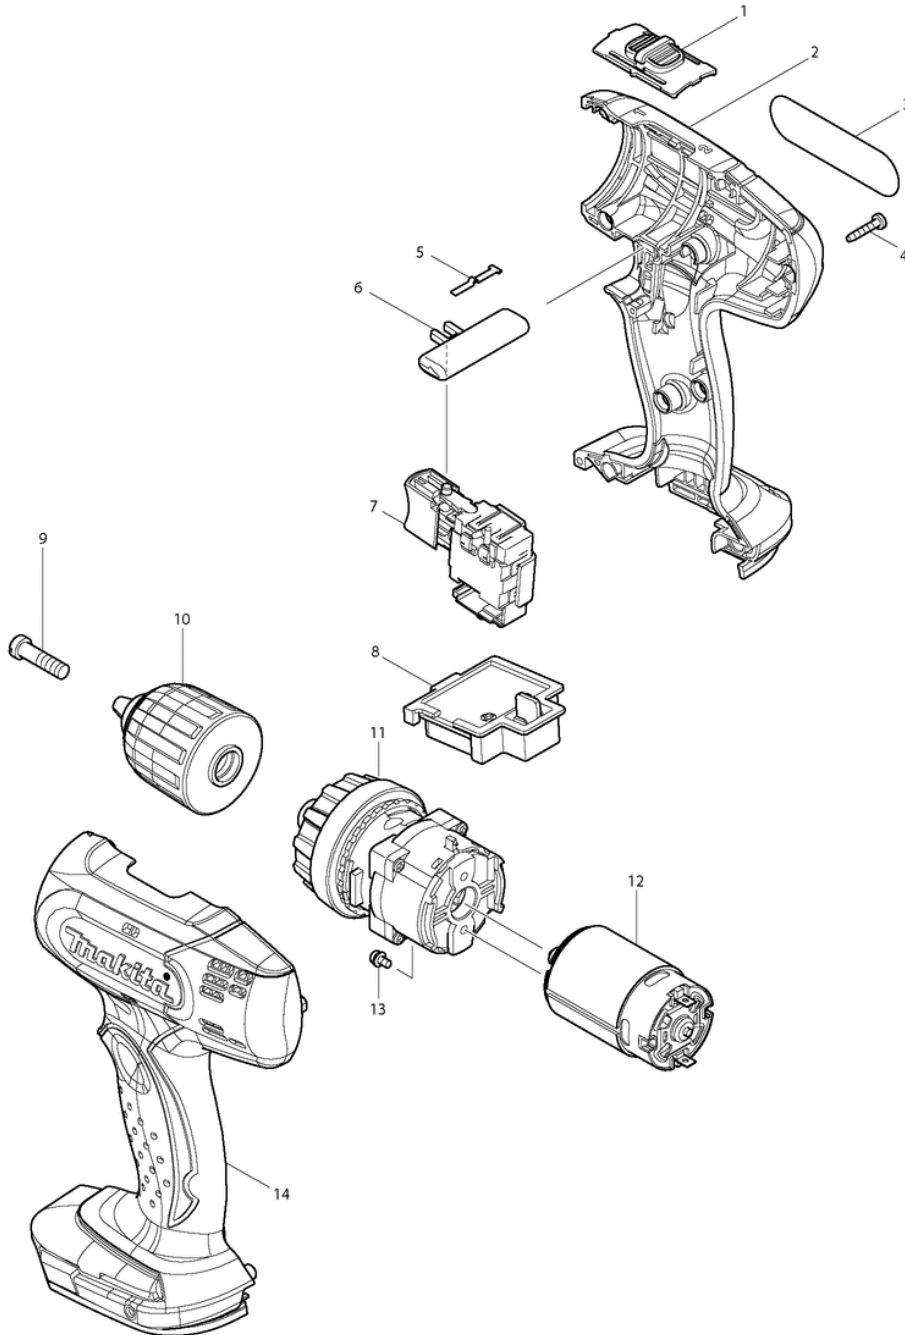

Makita Service Information / Model: DDF343