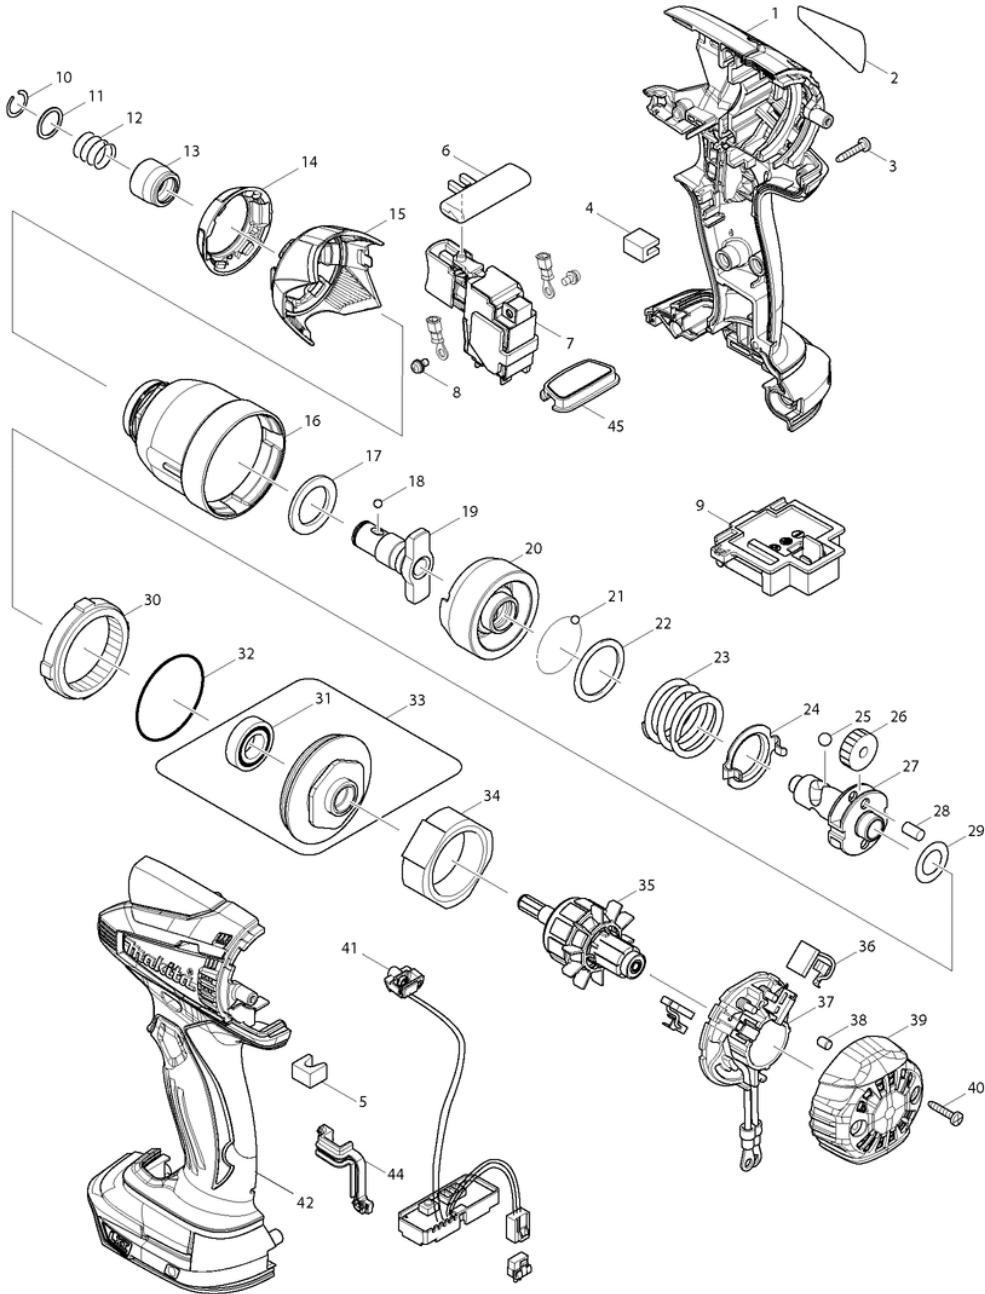

Makita Service Information / Model: DTD146